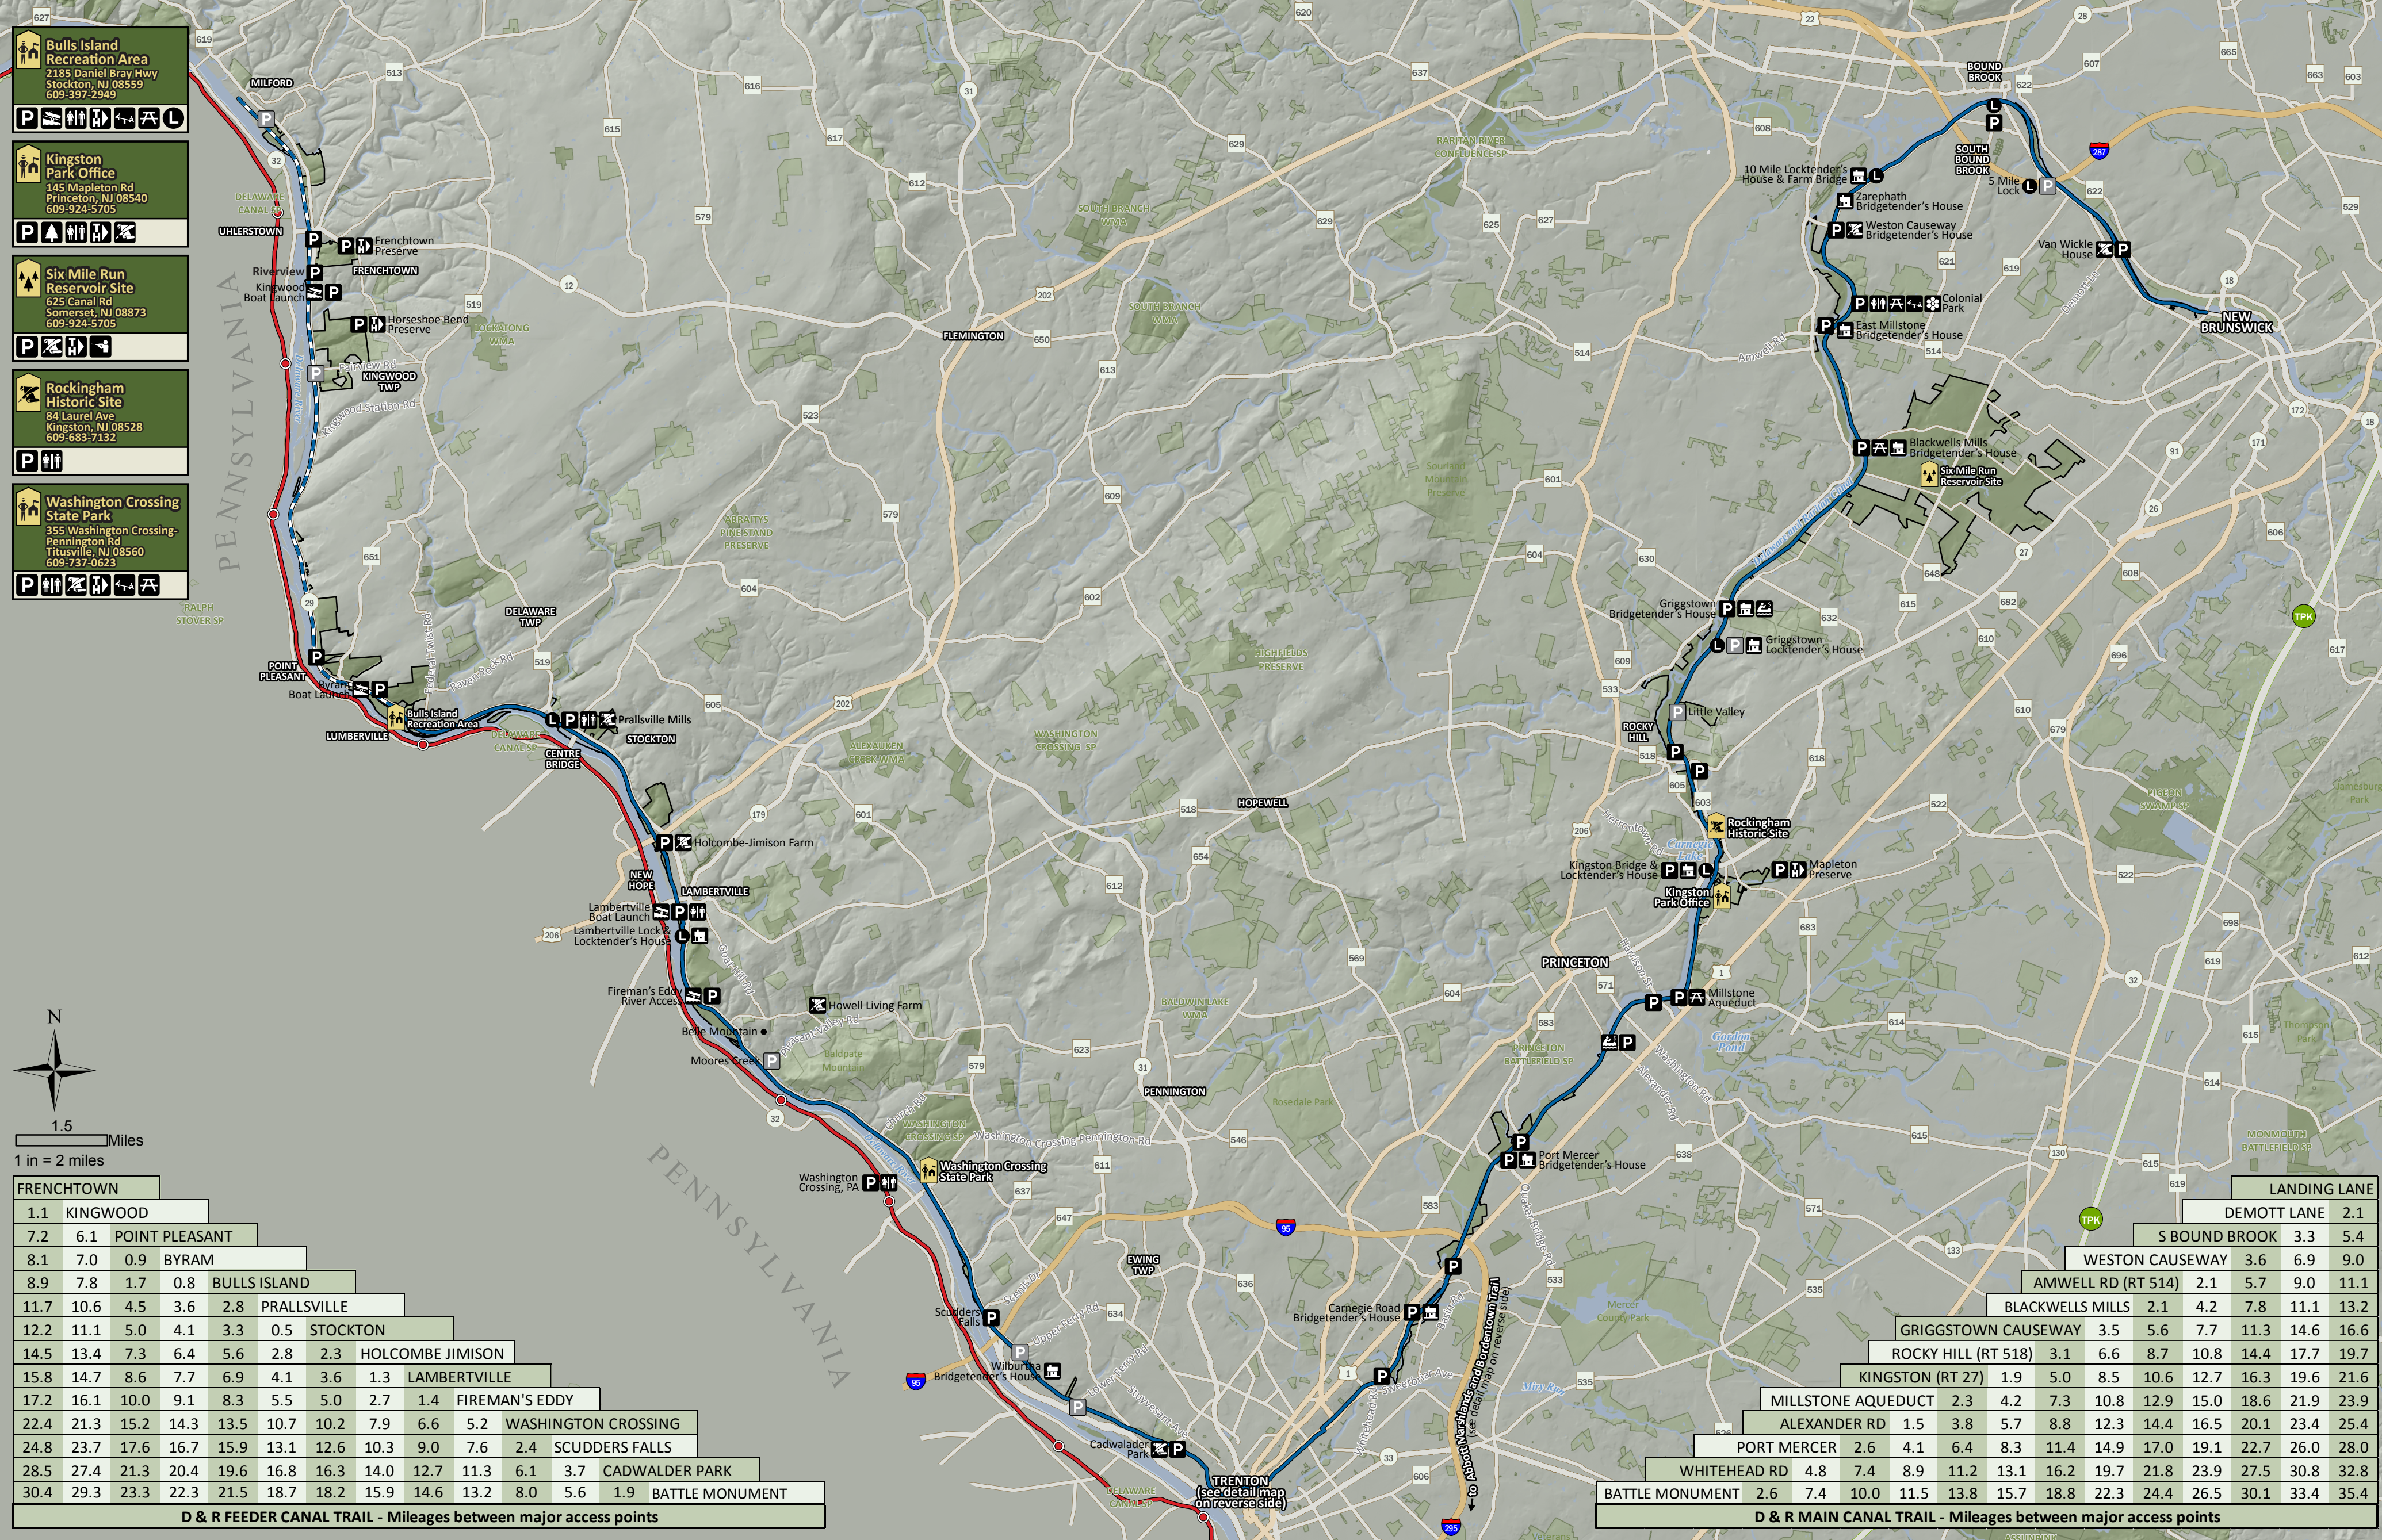

DELAWARE AND RARITAN CANAL State Park

Legend:

- D&R Canal State Park
- Local Open Space
- D&R Canal Trail (58.4 mi)
- D&R Rail Trail (11.6 mi)
- D&L Trail (Delaware Canal State Park Pennsylvania)
- Arboretum
- Boat Launch
- Canal Lock
- Canoe Rental
- Garden
- Historic Canal House
- Historic Site
- Hunting
- Park Office
- Parking Lot
- Parking (Pull Off)
- Picnic Area
- Restrooms
- Playground
- Trailhead