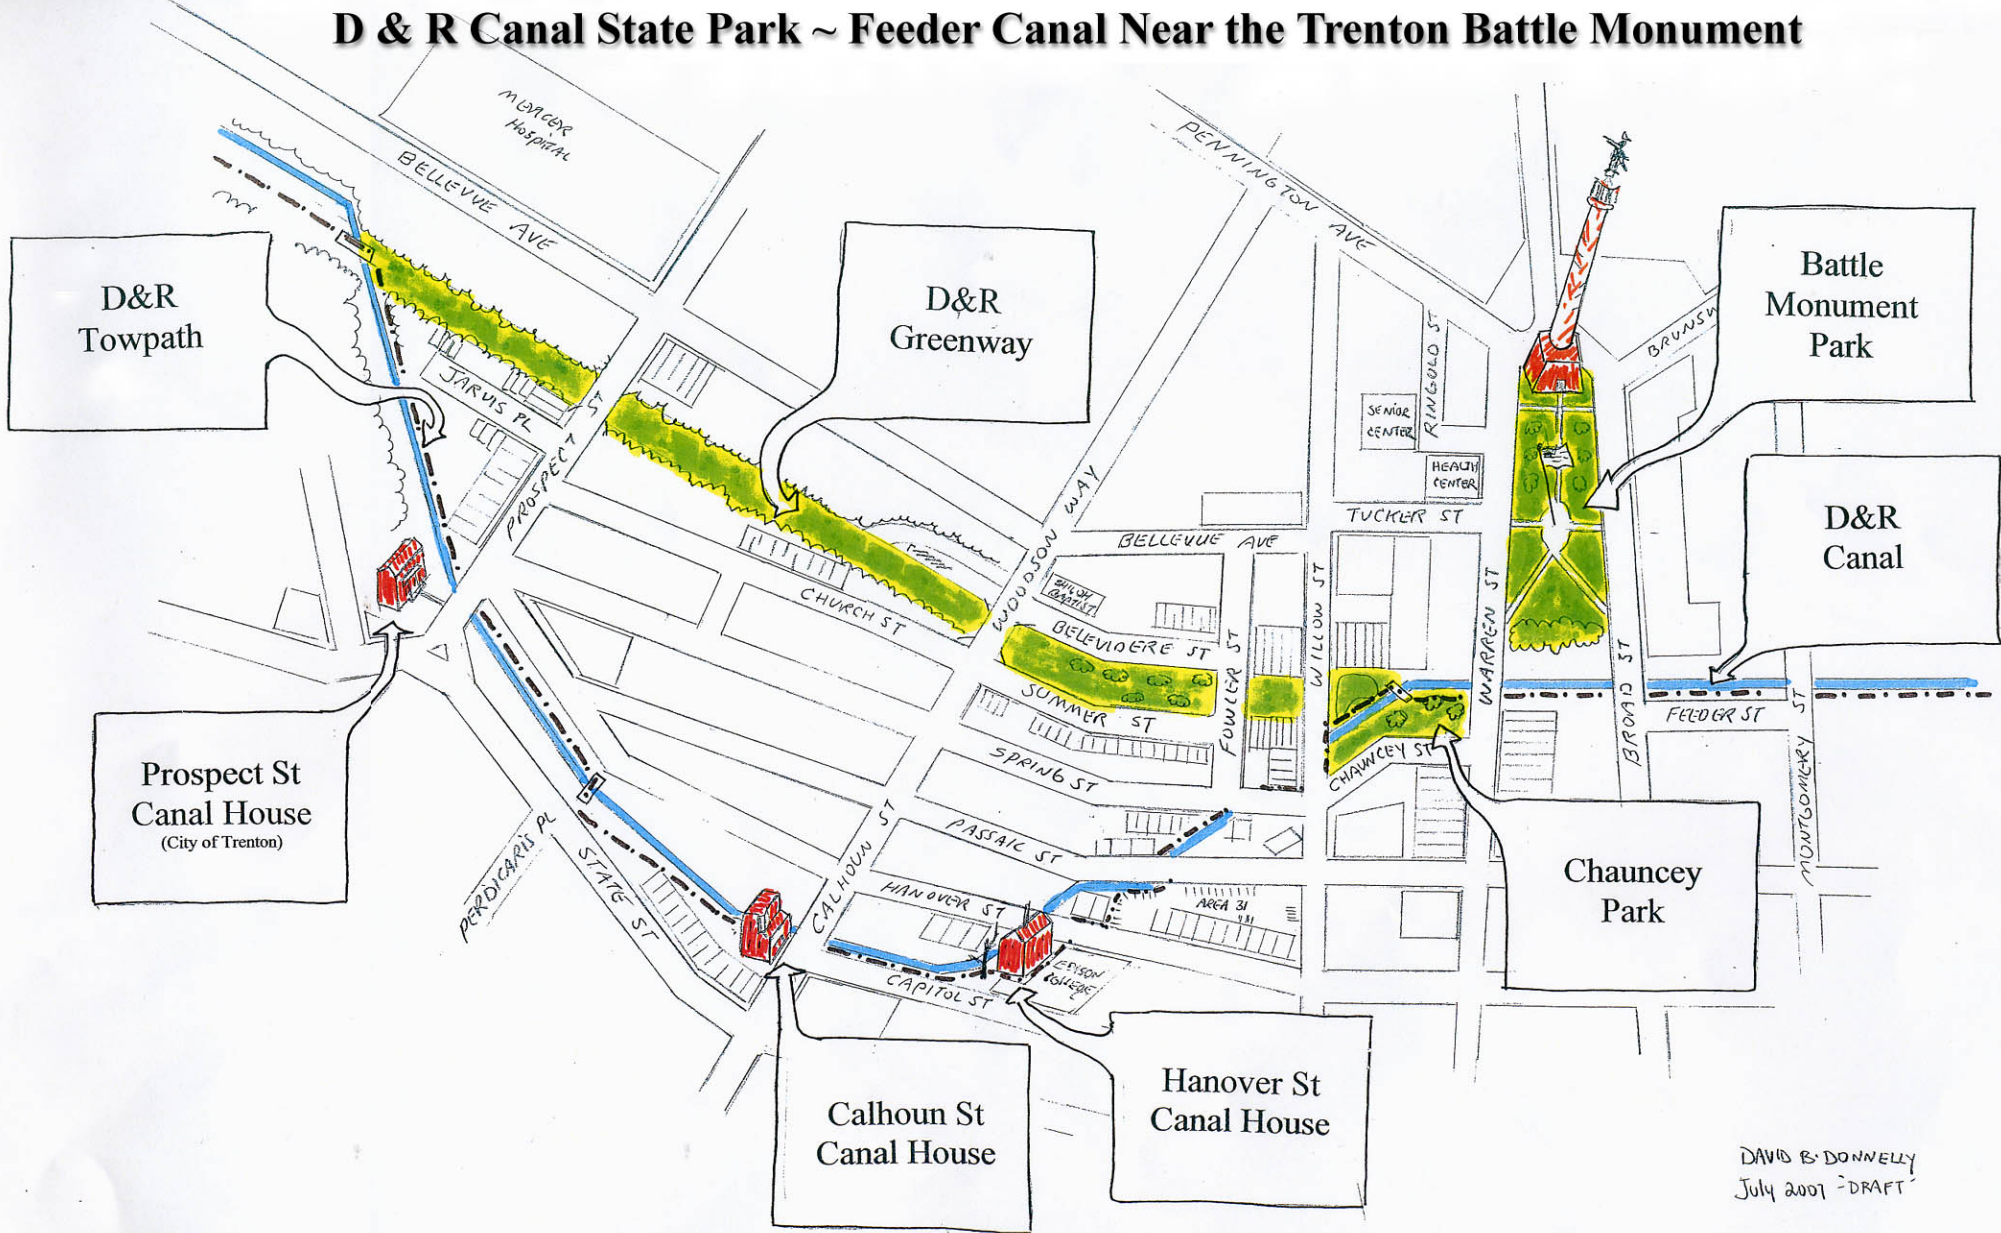

# D & R Canal State Park ~ Feeder Canal Near the Trenton Battle Monument

DAVID B. DONNELLY  
July 2007 - DRAFT